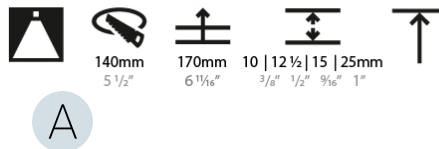

ELECTRICAL

Lamp Type: LED (Zhaga Standard)
Input Wattage (W): 28
Total Output Wattage (W): 26.4
Dimming: Tri-Mode (Non-Dimming and Phase Dimming (120Vac only) and 0-10V Dimming)
Driver Included: No
Driver Location: Recessed Housing
Driver Type: Constant Current - Universal
Driver Class: Class 2
Housing: See components
Input Voltage (V): 120 - 277
Constant Current (MA): 700

LED

Number of LEDs: 1
Color Temperature (°K): 2700 / 3000 / 3500 / 4000
Max. Delivered Lumen (lm): 2156 / 2244 / 2377 / 2425
Nominal Lumen (lm): 2909 / 3028 / 3208 / 2373
CRI: >90 CRI
Lamp Life (hrs): 50000
Upon Request: RGB-W Tunable White Special Color Temperature Special LED

OPTICAL

Reflector°: 18 / 34
Optic°: Lens Pack - No Lens / Linear Spread Lens / Honeycomb / Spread Lens
Adjustability: Fixed
Upon Request: Special Beam Angles

RATINGS AND CERTIFICATIONS