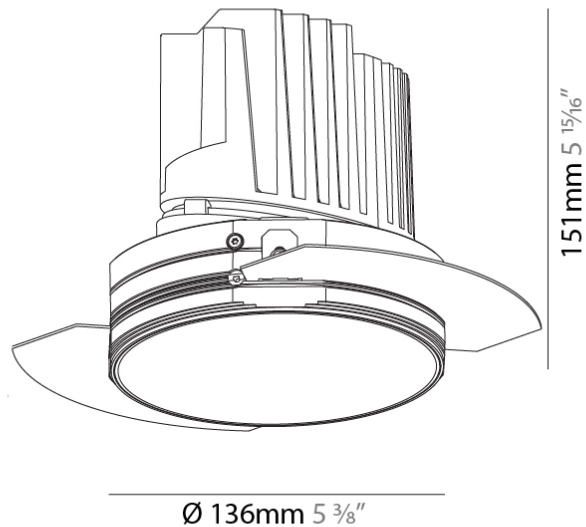

ELECTRICAL

Lamp Type: LED (Zhaga Standard)
Input Wattage (W): 28
Total Output Wattage (W): 26.4
Dimming: Tri-Mode (Non-Dimming and Phase Dimming (120Vac only) and 0-10V Dimming)
Driver Included: No
Driver Location: Recessed Housing
Driver Type: Constant Current - Universal
Driver Class: Class 2
Housing: See components
Input Voltage (V): 120 - 277
Constant Current (MA): 700

LED

Number of LEDs: 1
Color Temperature (°K): 2700 / 3000 / 3500 / 4000
Max. Delivered Lumen (lm): 2156 / 2244 / 2377 / 2425
Nominal Lumen (lm): 2909 / 3028 / 3208 / 2373
CRI: >90 CRI
Lamp Life (hrs): 50000
Upon Request: RGB-W Tunable White Special Color Temperature Special LED

OPTICAL

Reflector°: 18 / 34
Optic°: Lens Pack - No Lens / Linear Spread Lens / Honeycomb / Spread Lens
Adjustability: Fixed
Upon Request: Special Beam Angles

RATINGS AND CERTIFICATIONS