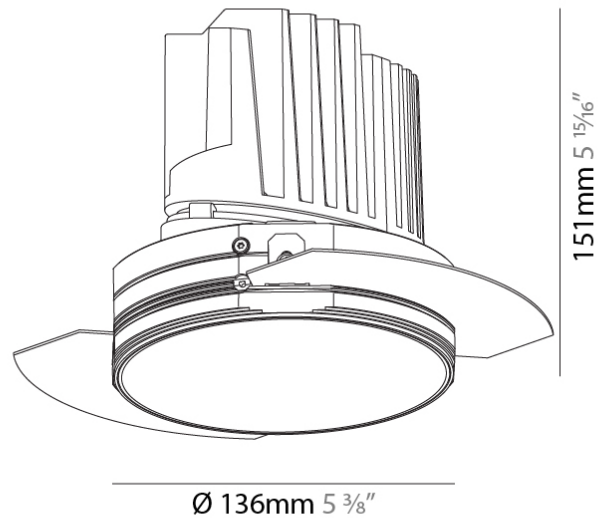

ELECTRICAL

Lamp Type: LED (Zhaga Standard)
Input Wattage (W): 13.2 / 16.5
Total Output Wattage (W): 12.1 / 14.7
Dimming: Tri-Mode (Non-Dimming and Phase Dimming (120Vac only) and 0-10V Dimming)
Driver Included: No
Driver Location: Recessed Housing
Driver Type: Constant Current - Universal
Driver Class: Class 2
Housing: See components
Input Voltage (V): 120 - 277
Constant Current (MA): 350

LED

Number of LEDs: 1
Color Temperature (°K): 2700 / 3000 / 3500 / 4000
Max. Delivered Lumen (lm): 814 / 877 / 911 / 930
Nominal Lumen (lm): 1246 / 1342 / 1396 / 1424
CRI: >90 CRI
Efficiency (%): 90.5
Lamp Life (hrs): 50000
Upon Request: RGB-W Tunable White Special Color Temperature Special LED

OPTICAL

Reflector°: 10
Optic°: Lens Pack - No Lens / Linear Spread Lens / Honeycomb / Spread Lens
Upon Request: Special Beam Angles

RATINGS AND CERTIFICATIONS

382, F 416-247-9319, www.zaneen.com
Certified by Intertek for North American standards at the end of the existing Model #. For assistance on 'custom' specifications, contact zteam@zaneen.com.
In a constant effort to supply the best product, we reserve the right to change specifications or materials without notice. The most recent specification sheets are found at zaneen.com
IP rating: IP20